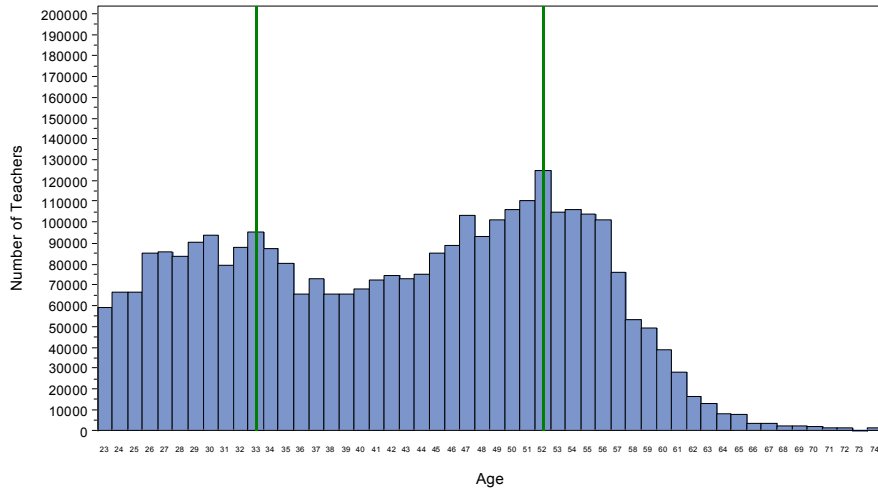

Public School Teacher Age in 1987-88

Median = 41 Mode = 41

Public School Teacher Age in 1990-1991

Median = 43 Mode = 47

Public School Teacher Age in 1993-1994

Median = 44 Mode = 47

Public School Teacher Age in 1999-2000

Median = 44 Mode = 50

Public School Teacher Age in 2003-2004

Median = 43 Mode = 52

Public School Teachers Age in 2007-2008

Median = 42 Mode = 28