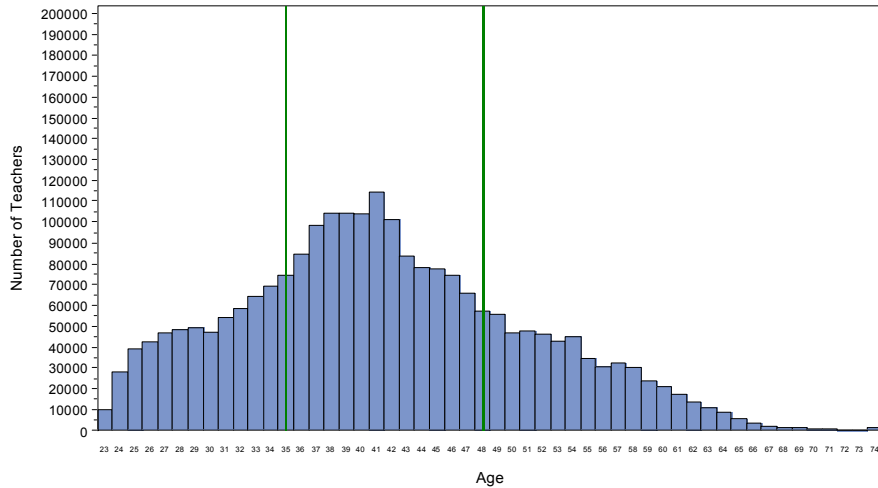

Public School Teacher Age in 1987-88

Median = 41 Mode = 41

Public School Teacher Age in 1990-1991

Median = 43 Mode = 47

Public School Teacher Age in 1993-1994

Median = 44 Mode = 47

Public School Teacher Age in 1999-2000

Median = 44 Mode = 50

Public School Teacher Age in 2003-2004

Median = 43 Mode = 52

Public School Teachers Age in 2007-2008

Median = 42 Mode = 28