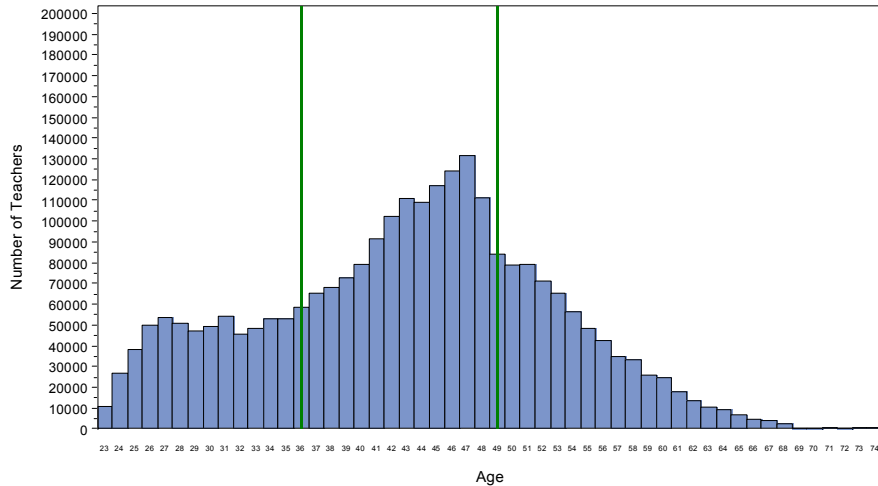

Public School Teacher Age in 1987-88

Median = 41 Mode = 41

Public School Teacher Age in 1990-1991

Median = 43 Mode = 47

Public School Teacher Age in 1993-1994

Median = 44 Mode = 47

Public School Teacher Age in 1999-2000

Median = 44 Mode = 50

Public School Teacher Age in 2003-2004

Median = 43 Mode = 52

Public School Teachers Age in 2007-2008

Median = 42 Mode = 28