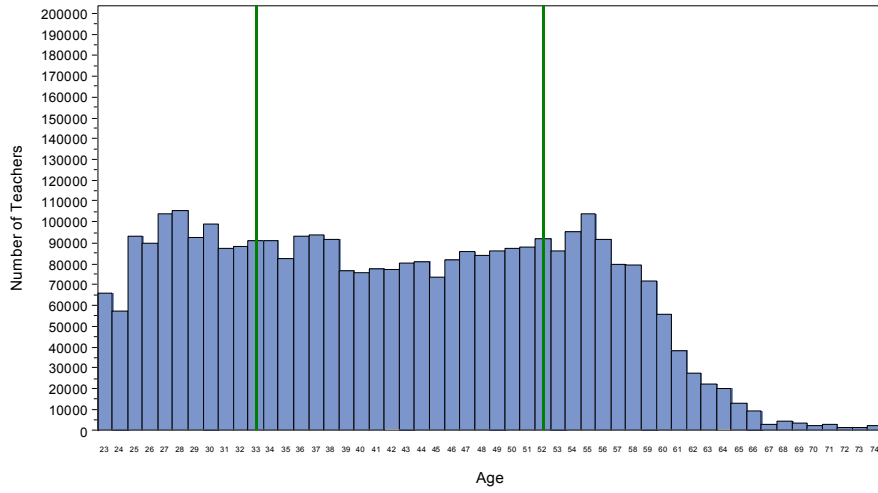

Public School Teacher Age in 1987-88

Median = 41 Mode = 41

Public School Teacher Age in 1990-1991

Median = 43 Mode = 47

Public School Teacher Age in 1993-1994

Median = 44 Mode = 47

Public School Teacher Age in 1999-2000

Median = 44 Mode = 50

Public School Teacher Age in 2003-2004

Median = 43 Mode = 52

Public School Teachers Age in 2007-2008

Median = 42 Mode = 28