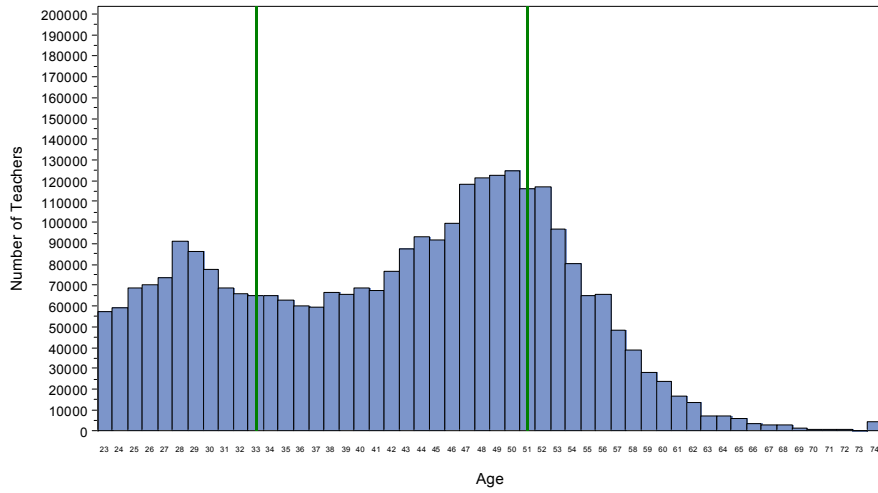

Public School Teacher Age in 1987-88

Median = 41 Mode = 41

Public School Teacher Age in 1990-1991

Median = 43 Mode = 47

Public School Teacher Age in 1993-1994

Median = 44 Mode = 47

Public School Teacher Age in 1999-2000

Median = 44 Mode = 50

Public School Teacher Age in 2003-2004

Median = 43 Mode = 52

Public School Teachers Age in 2007-2008

Median = 42 Mode = 28