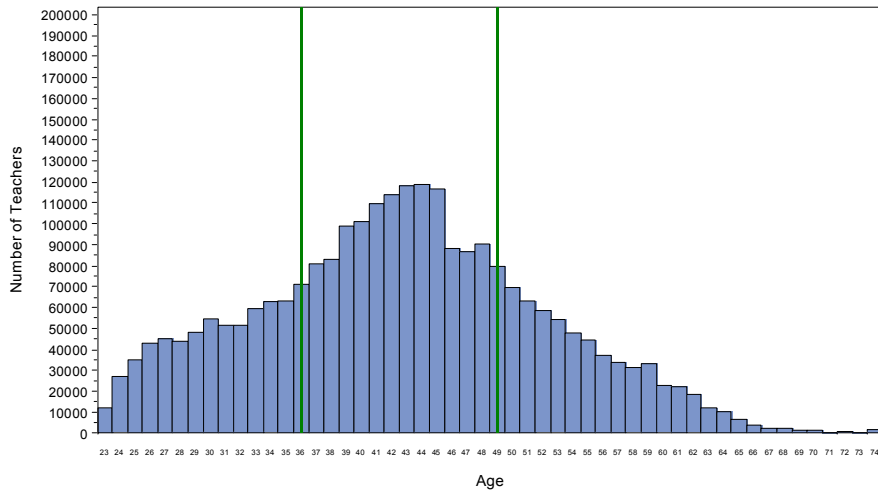

Public School Teacher Age in 1987-88

Median = 41 Mode = 41

Public School Teacher Age in 1990-1991

Median = 43 Mode = 47

Public School Teacher Age in 1993-1994

Median = 44 Mode = 47

Public School Teacher Age in 1999-2000

Median = 44 Mode = 50

Public School Teacher Age in 2003-2004

Median = 43 Mode = 52

Public School Teachers Age in 2007-2008

Median = 42 Mode = 28